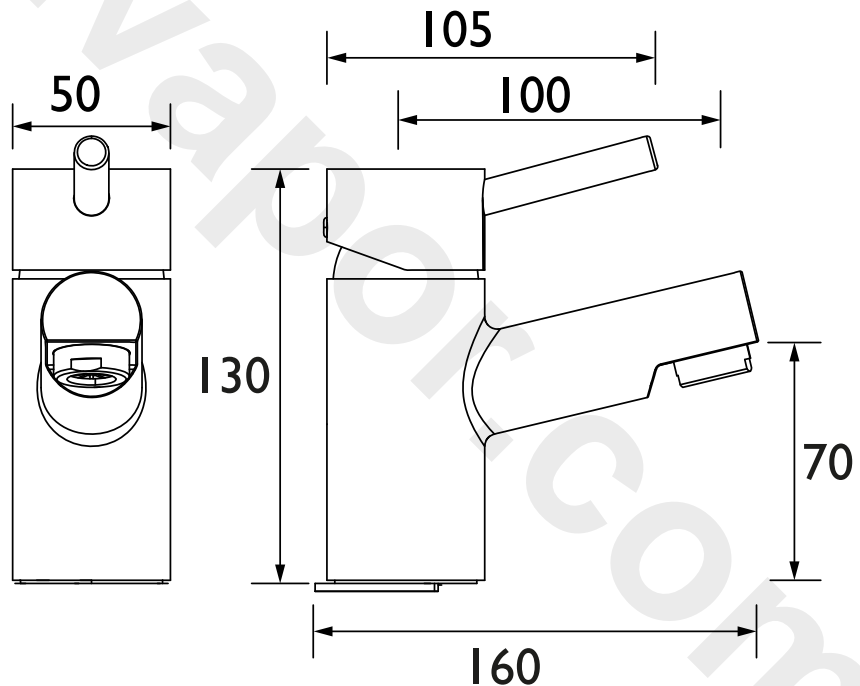

### Specification

Product Type:	Bathroom Taps
Main Construction Material:	Brass
Mount Type:	Deck
Handle Type:	Lever
Connection Inlet:	M10 x 15mm Flexi Tails
Connection Outlet:	M24 Flow Straightener
Number of Tap Holes:	1
Valve/Cartridge Type:	40mm Ceramic Cartridge
Plumbing System Requirements:	Suitable for all plumbing systems
Minimum Dynamic Pressure (bar):	0.2 bar
Maximum Dynamic Pressure (bar):	5.0 bar
Maximum Hot Water Temperature °C:	65°C
Maximum Static Pressure (bar):	10 bar
Flow Type:	Single
Isolation Included:	No

### Dimensions (measurements in mm)